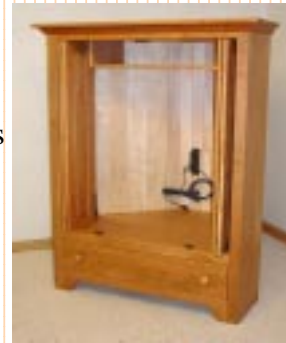

4029 **Corner
Entertainment Center**

29 x 42 x 57

Opening Size for TV

33 1/2" wide

25 1/2" deep

34" high

M/O/C/Q/W/M

#4084